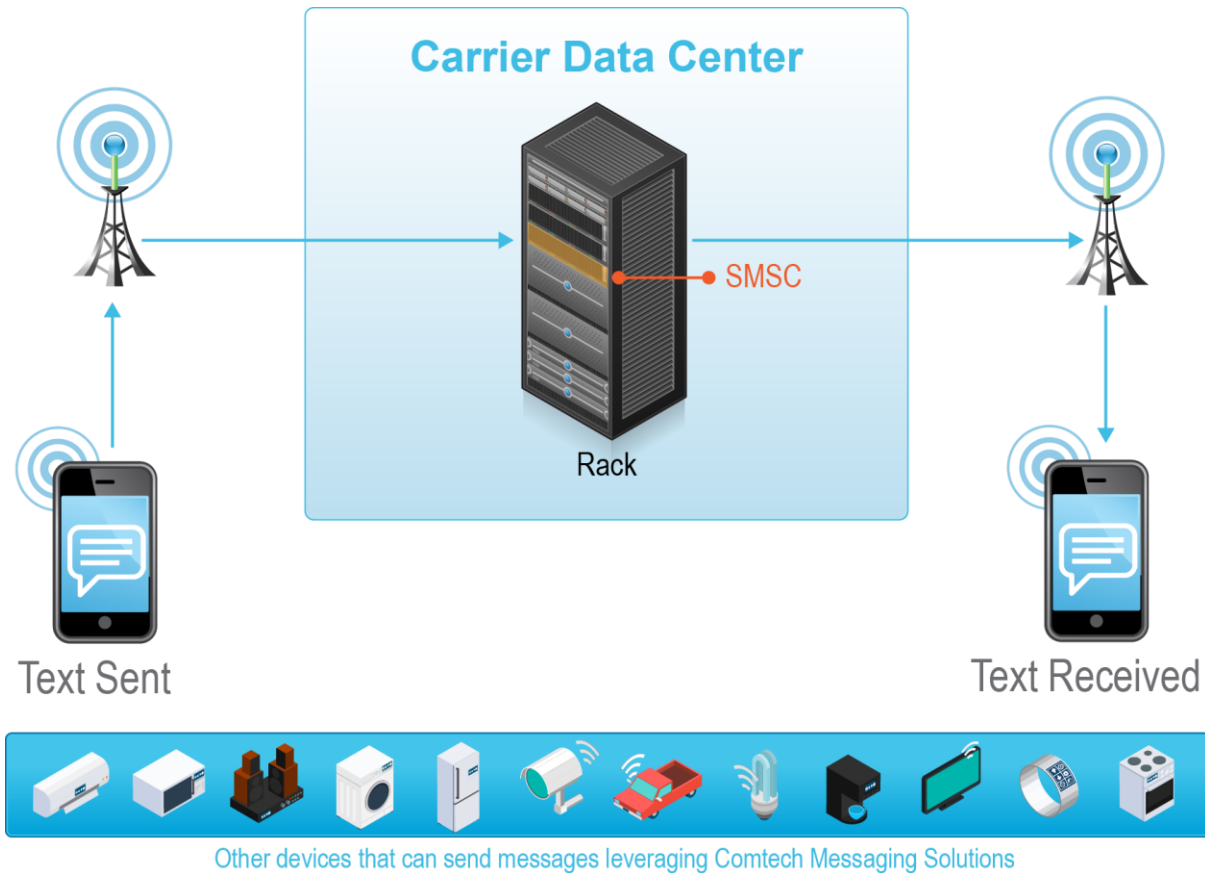

Accel/Gyro IMU

Differential Pressure

Multiple Location Service Providers

Data Analytics

Device Sensors and Cloud Services

Application Areas

Cyber Security, Authentication
High Value Asset Tracking

E911

Guidance/
Situational Awareness
(Personal / Automotive)

Location Intelligence

Low Power IoT /
Wearables Tracking and Monitoring

Messaging Heritage

Chatbots

Secure Messaging

Email replacement

Timing as a Ruggedized Service